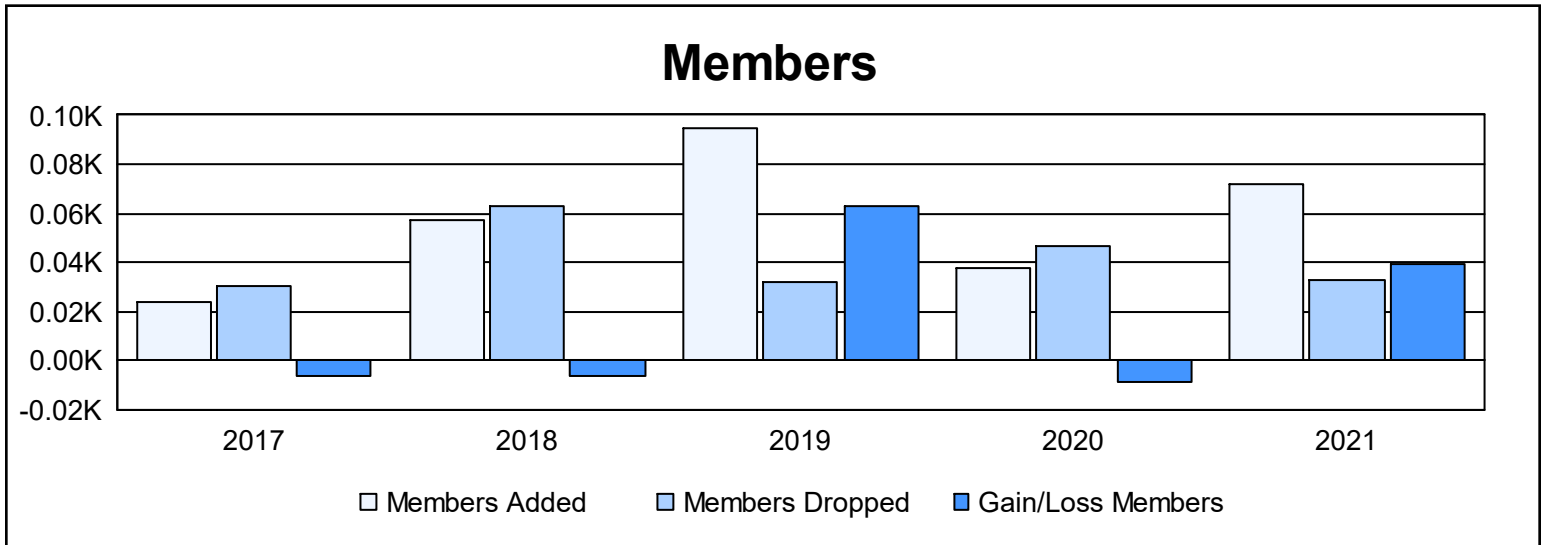

Year	New Clubs	Dropped Clubs	Gain/ Loss Clubs	New Members	Charter Members	Reinstate Members	Transfer Members	Total Member Added	Total Members Dropped	Gain/ Loss Members
2016-2017	0	0	0	23	0	1	0	24	30	-6
2017-2018	1	0	1	37	20	0	0	57	63	-6
2018-2019	3	0	3	32	63	0	0	95	32	63
2019-2020	0	0	0	38	0	0	0	38	47	-9
2020-2021	1	0	1	51	20	1	0	72	33	39
<b>Average</b>	<b>1</b>	<b>0</b>	<b>1</b>	<b>36</b>	<b>21</b>	<b>0</b>	<b>0</b>	<b>57</b>	<b>41</b>	<b>16</b>

### Membership Composition June 2021 Cumulative