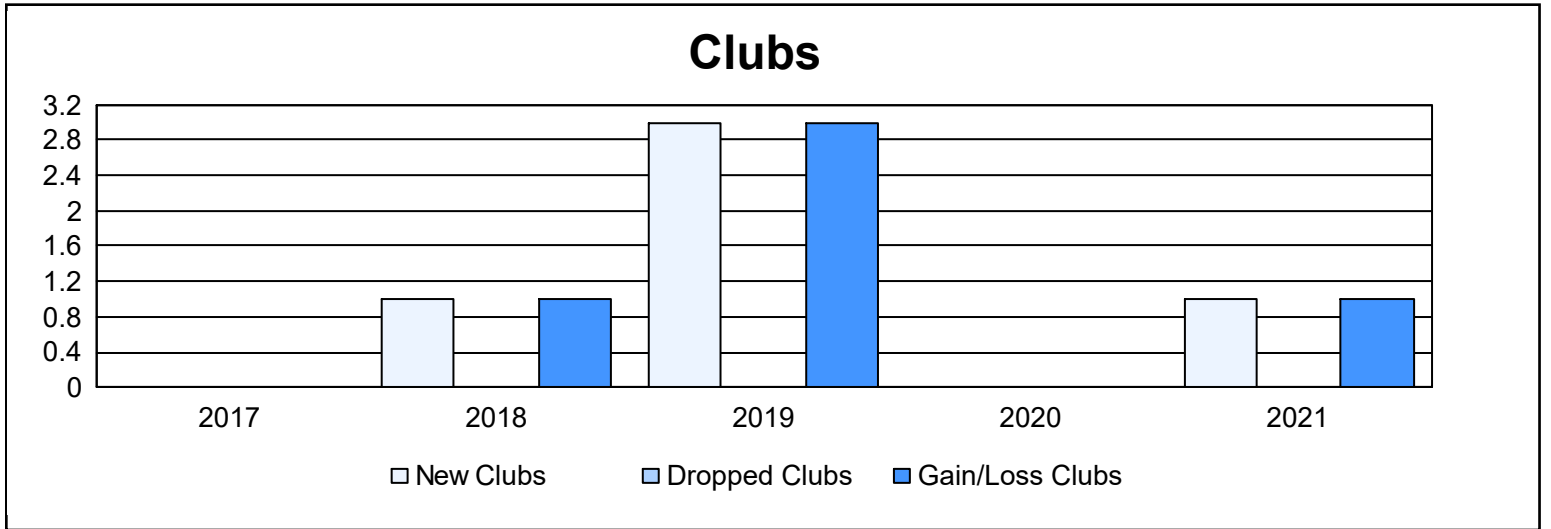

Year	New Clubs	Dropped Clubs	Gain/ Loss Clubs	New Members	Charter Members	Reinstate Members	Transfer Members	Total Member Added	Total Members Dropped	Gain/ Loss Members
2016-2017	0	0	0	23	0	1	0	24	30	-6
2017-2018	1	0	1	37	20	0	0	57	63	-6
2018-2019	3	0	3	32	63	0	0	95	32	63
2019-2020	0	0	0	38	0	0	0	38	47	-9
2020-2021	1	0	1	51	20	1	0	72	33	39
<b>Average</b>	<b>1</b>	<b>0</b>	<b>1</b>	<b>36</b>	<b>21</b>	<b>0</b>	<b>0</b>	<b>57</b>	<b>41</b>	<b>16</b>

### Membership Composition June 2021 Cumulative