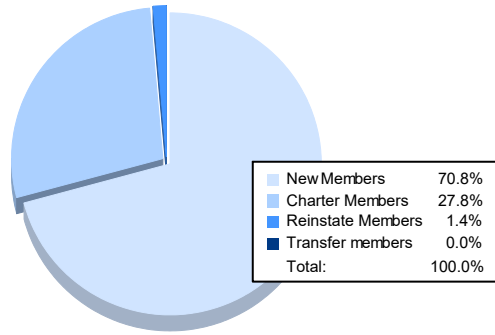

Year	New Clubs	Dropped Clubs	Gain/ Loss Clubs	New Members	Charter Members	Reinstate Members	Transfer Members	Total Member Added	Total Members Dropped	Gain/ Loss Members
2016-2017	0	0	0	23	0	1	0	24	30	-6
2017-2018	1	0	1	37	20	0	0	57	63	-6
2018-2019	3	0	3	32	63	0	0	95	32	63
2019-2020	0	0	0	38	0	0	0	38	47	-9
2020-2021	1	0	1	51	20	1	0	72	33	39
<b>Average</b>	<b>1</b>	<b>0</b>	<b>1</b>	<b>36</b>	<b>21</b>	<b>0</b>	<b>0</b>	<b>57</b>	<b>41</b>	<b>16</b>

### Membership Composition June 2021 Cumulative